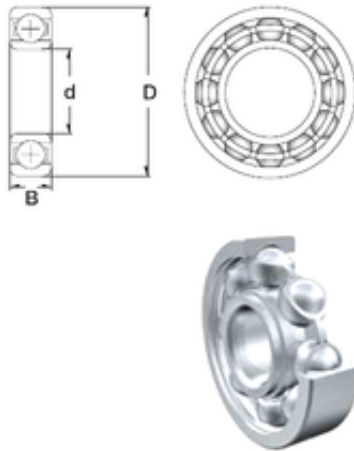

Cylindrical Roller Bearings-VIETNAM C...

100 mm x 150 mm x 24 mm ZEN 6020 deep groove ball bearings

Bearing No. 6020

Size	100x150x24 mm
Bore Diameter	100 mm
Outer Diameter	150 mm
Width	24 mm
d	100 mm
D	150 mm
B	24 mm
C	24 mm
Weight	1,35 Kg
Basic dynamic load rating (C)	60 kN
Basic static load rating (C0)	54 kN

6020 Bearing 2D drawings and 3D CAD models