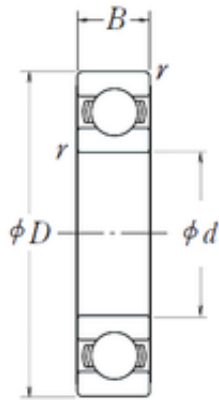

Cylindrical Roller Bearings-VIETNAM C...

10 mm x 22 mm x 6 mm NSK 6900L11DD1
deep groove ball bearings

Bearing No. 6900L11DD1

Size	10x22x6 mm
Bore Diameter	10 mm
Outer Diameter	22 mm
Width	6 mm
d	10 mm
D	22 mm
B	6 mm
C	6 mm
r min.	0,3 mm
Basic dynamic load rating (C)	2,7 kN

6900L11DD1 Bearing 2D drawings and 3D CAD models